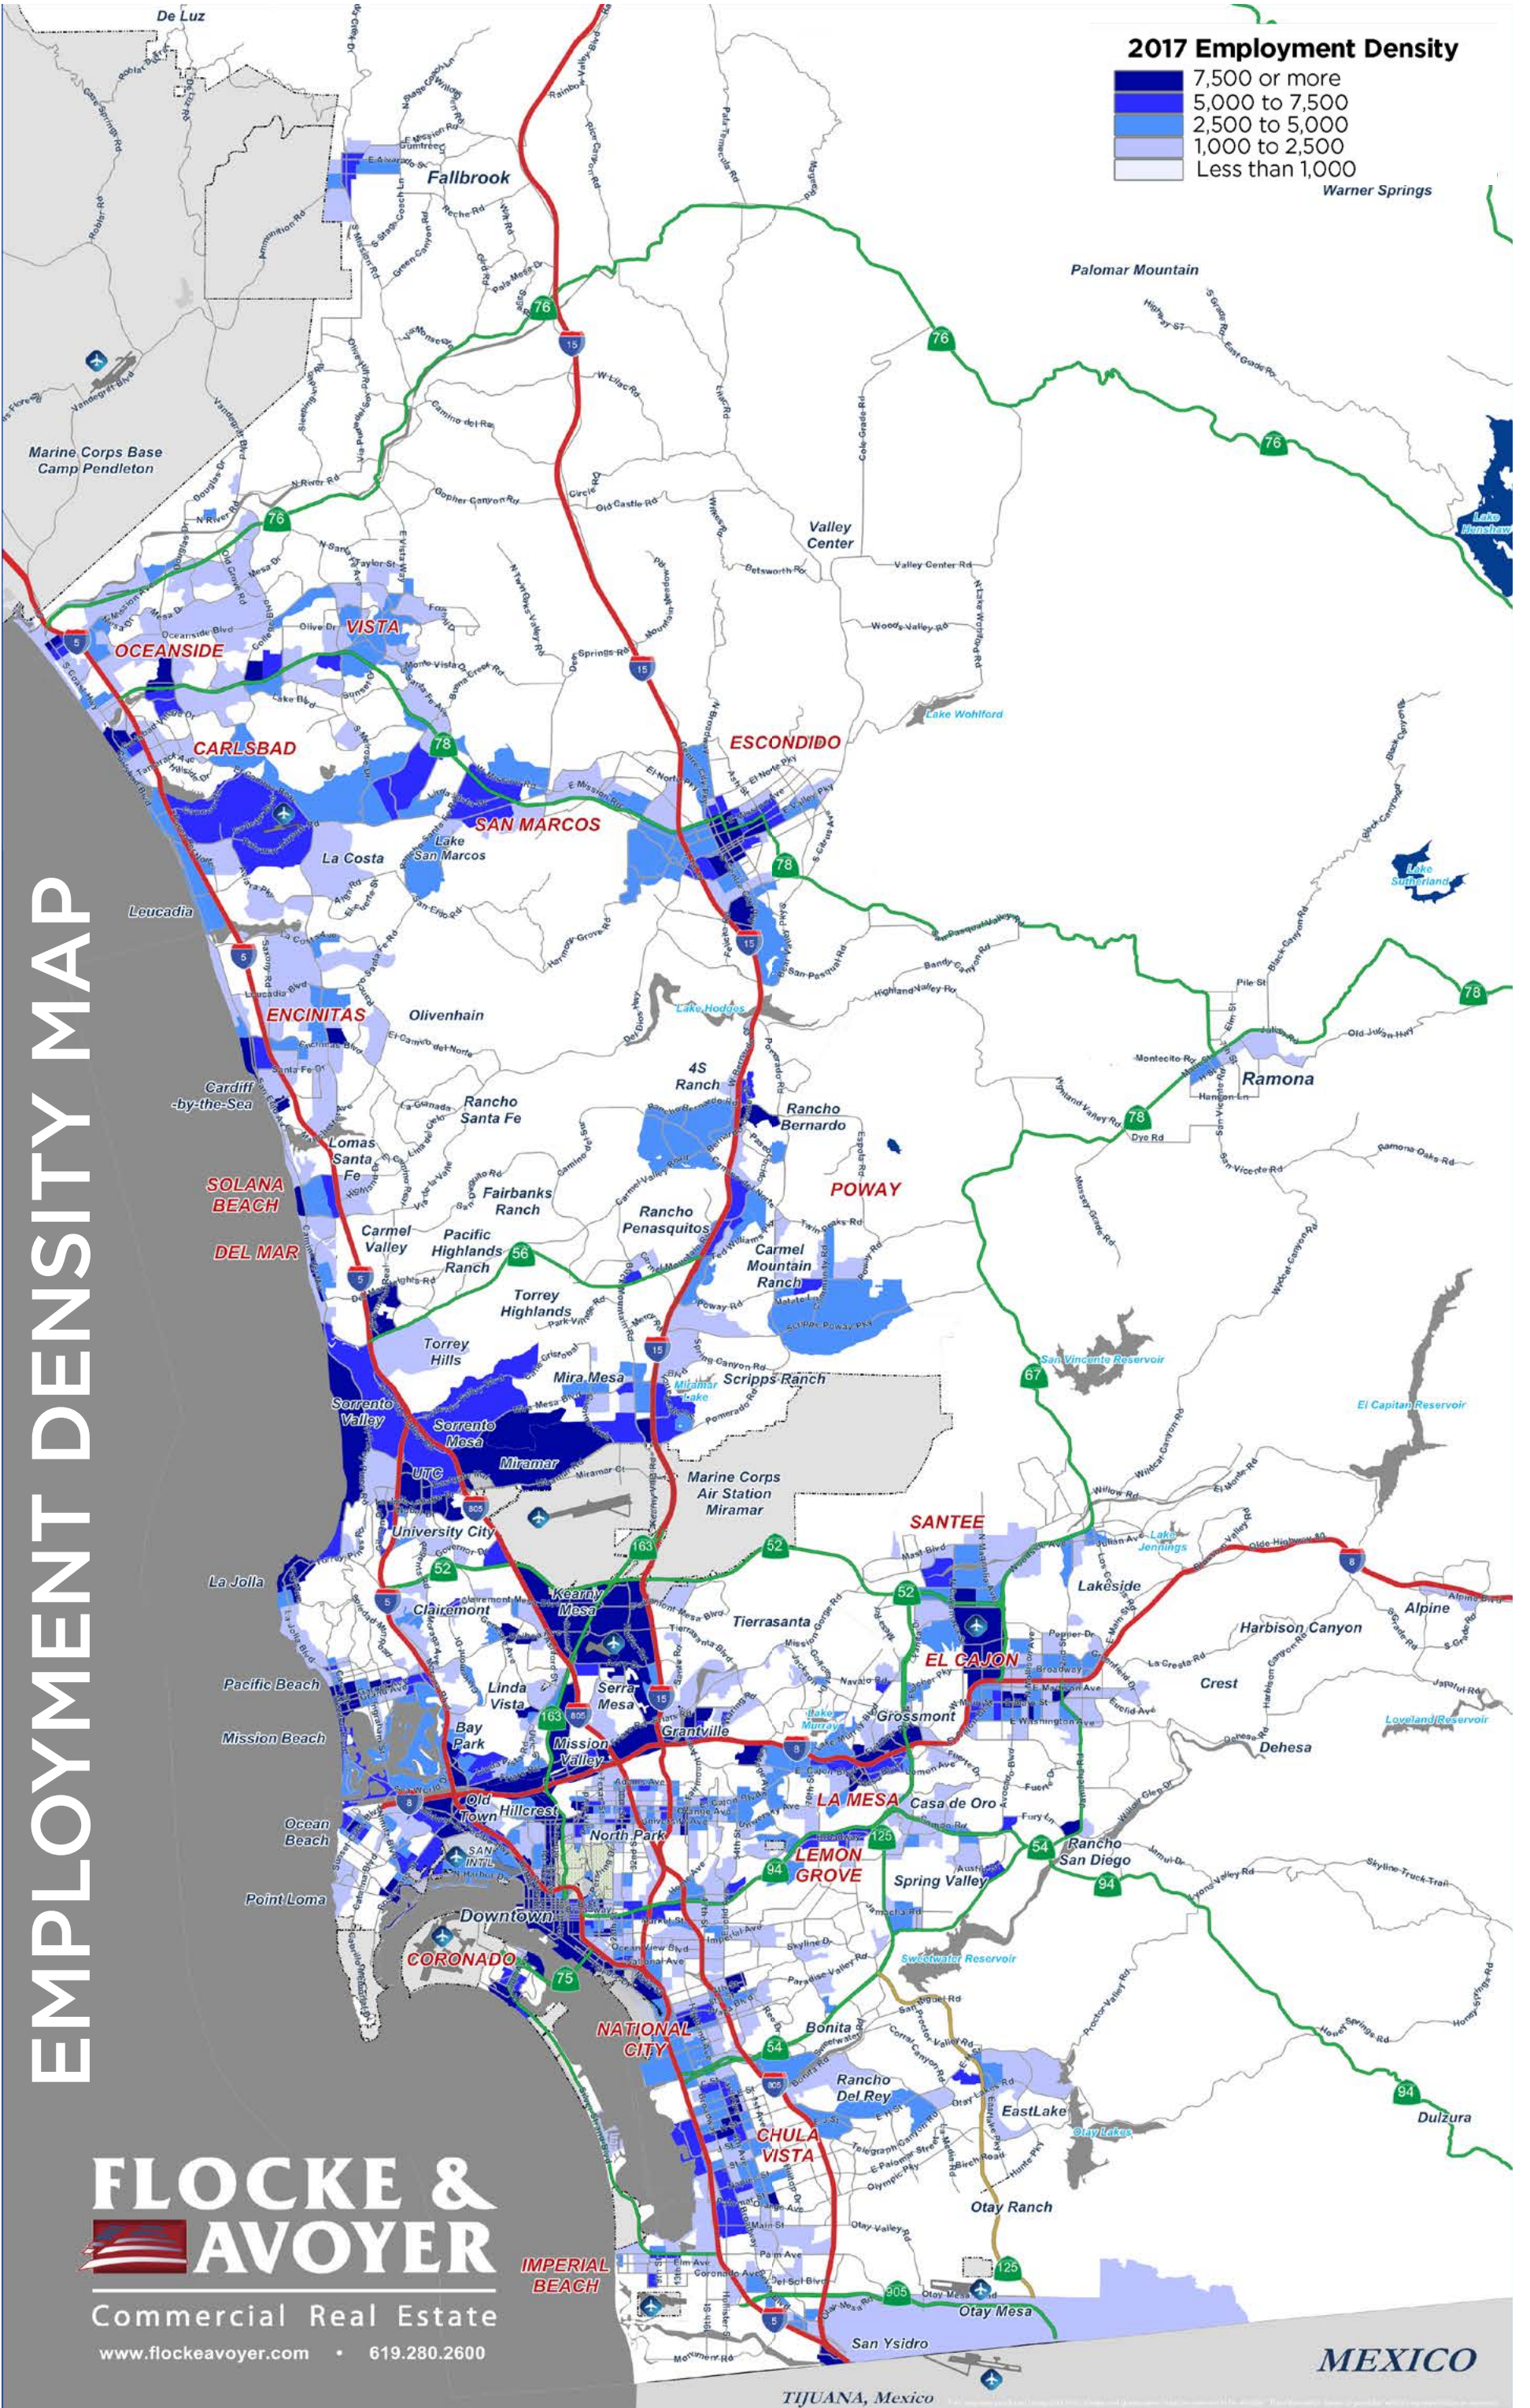

EMPLOYMENT DENSITY MAP

2017 Employment Density

FLOCKE & AVOYER

Commercial Real Estate
www.flockeavoyer.com • 619.280.2600

MEXICO

TIJUANA, Mexico