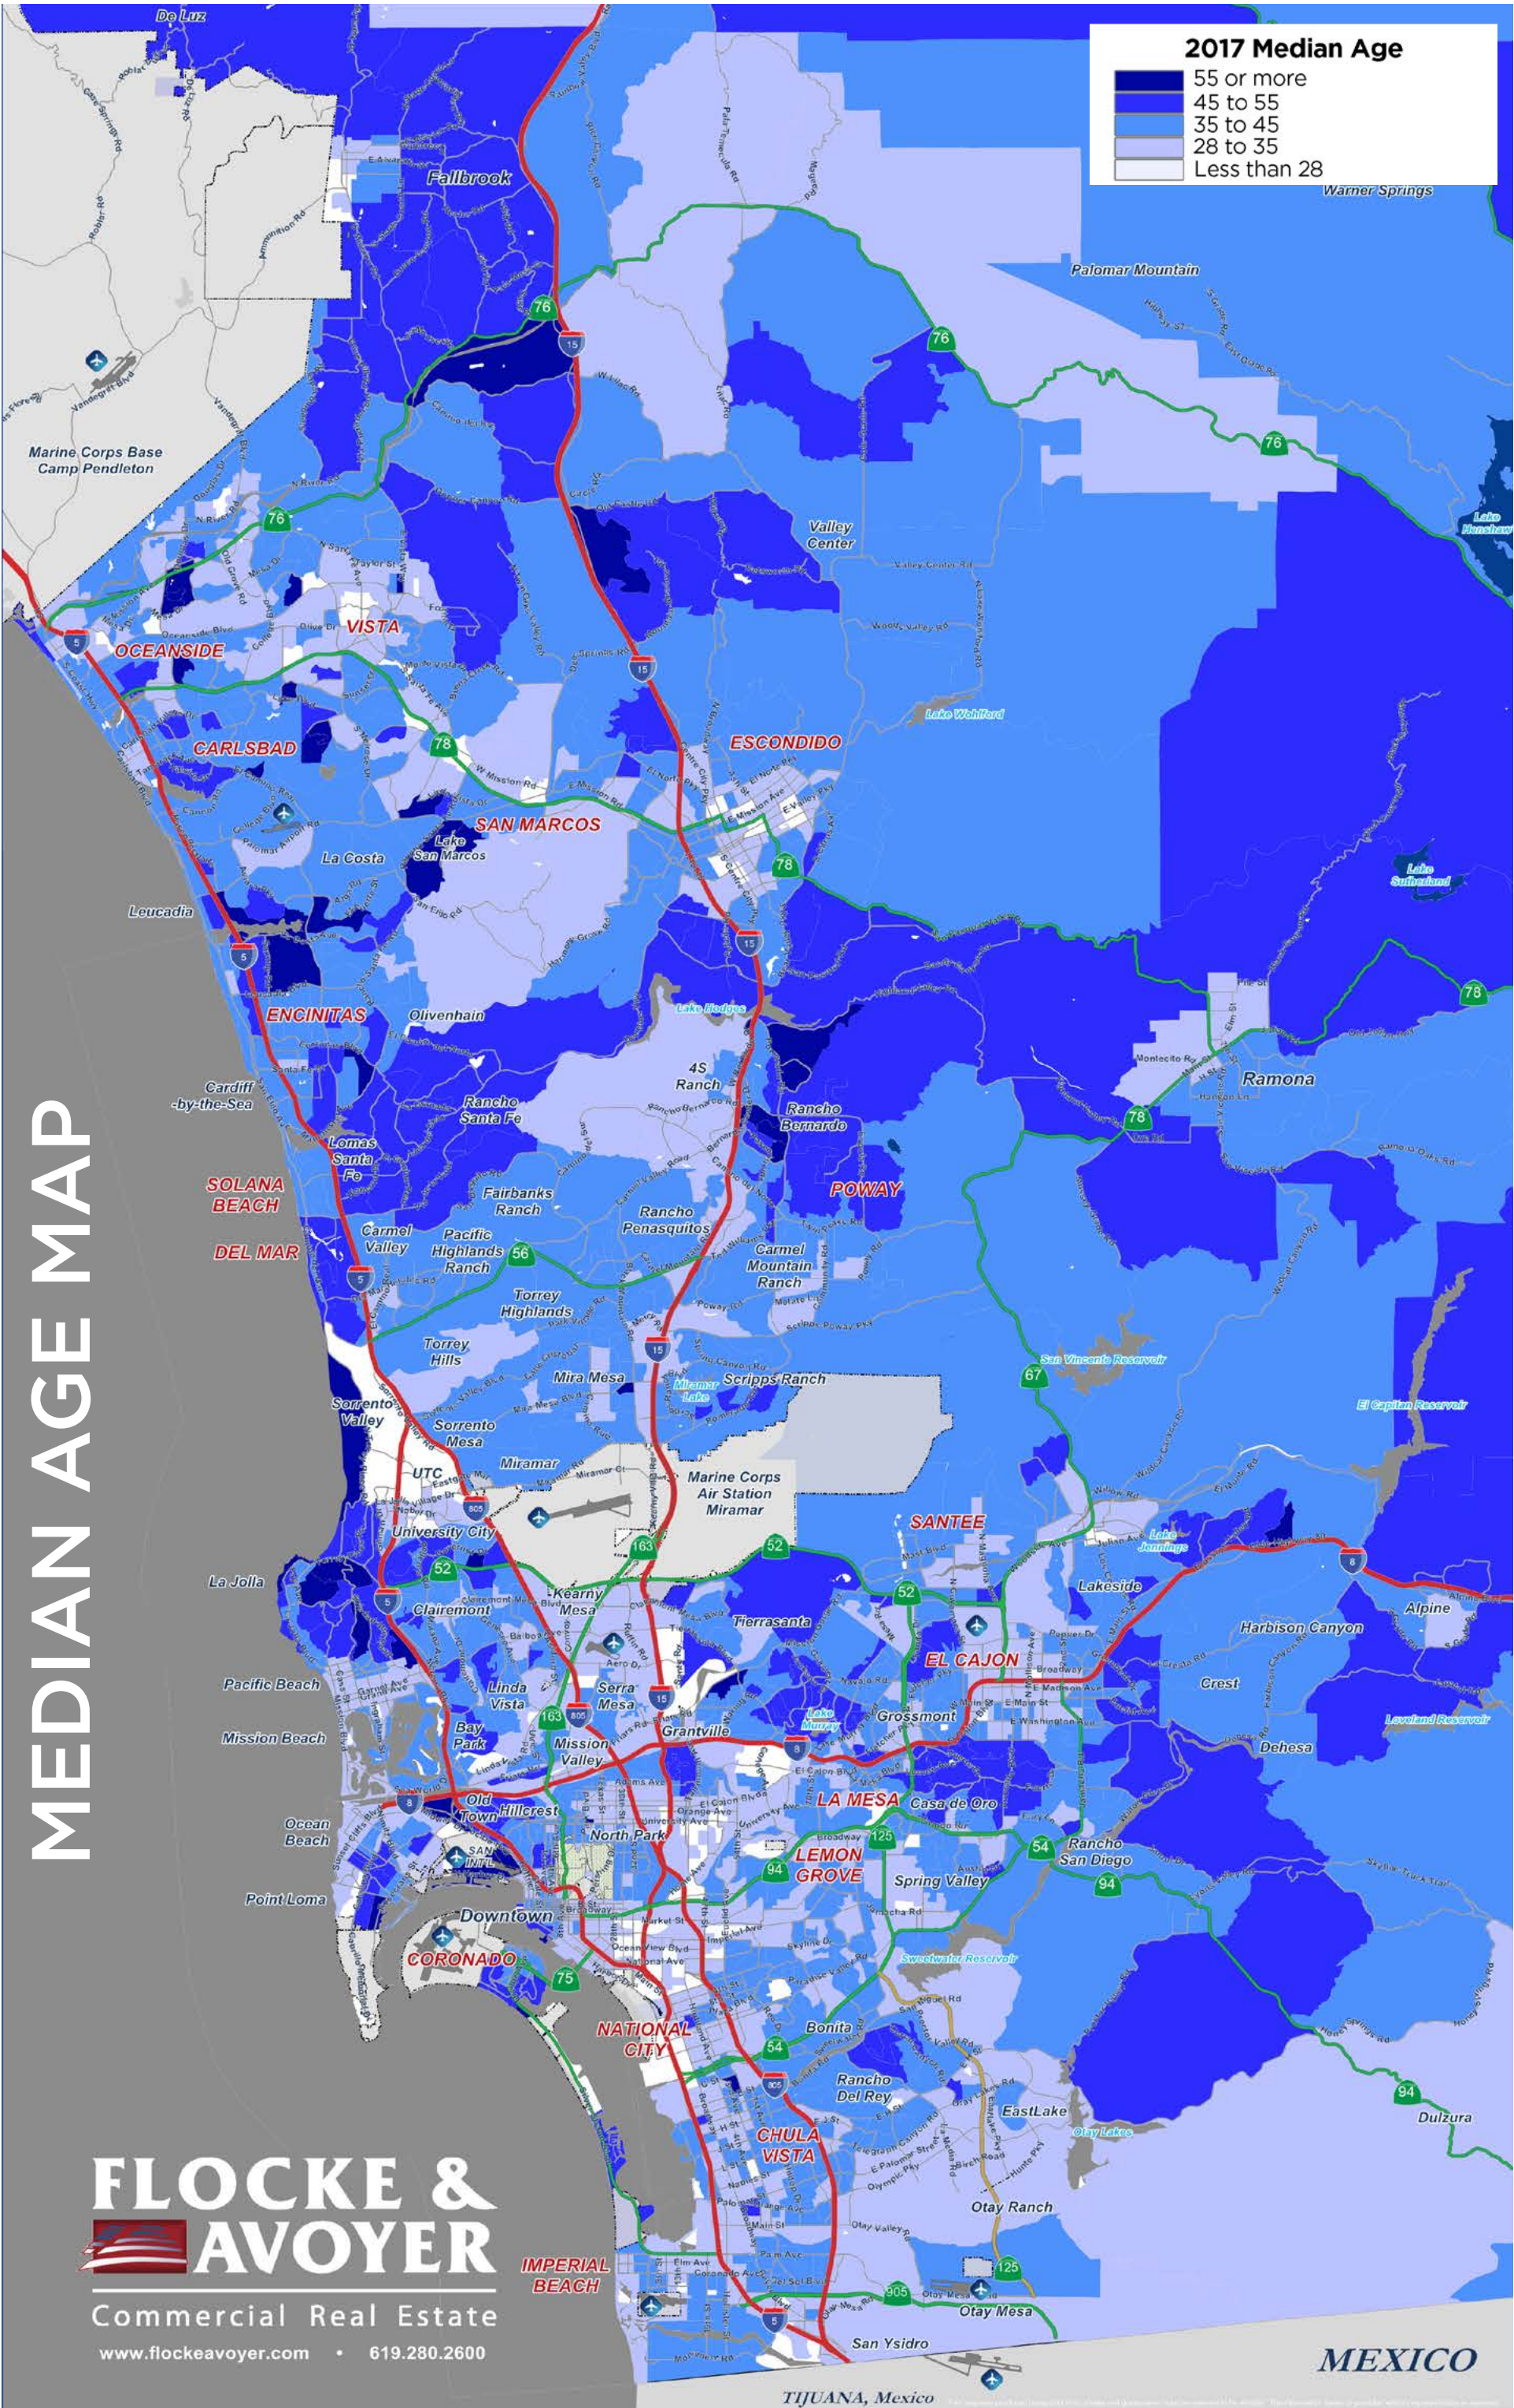

MEDIAN AGE MAP

FLOCKE & AVOYER

Commercial Real Estate
www.flockeavoyer.com • 619.280.2600

MEXICO

TIJUANA, Mexico