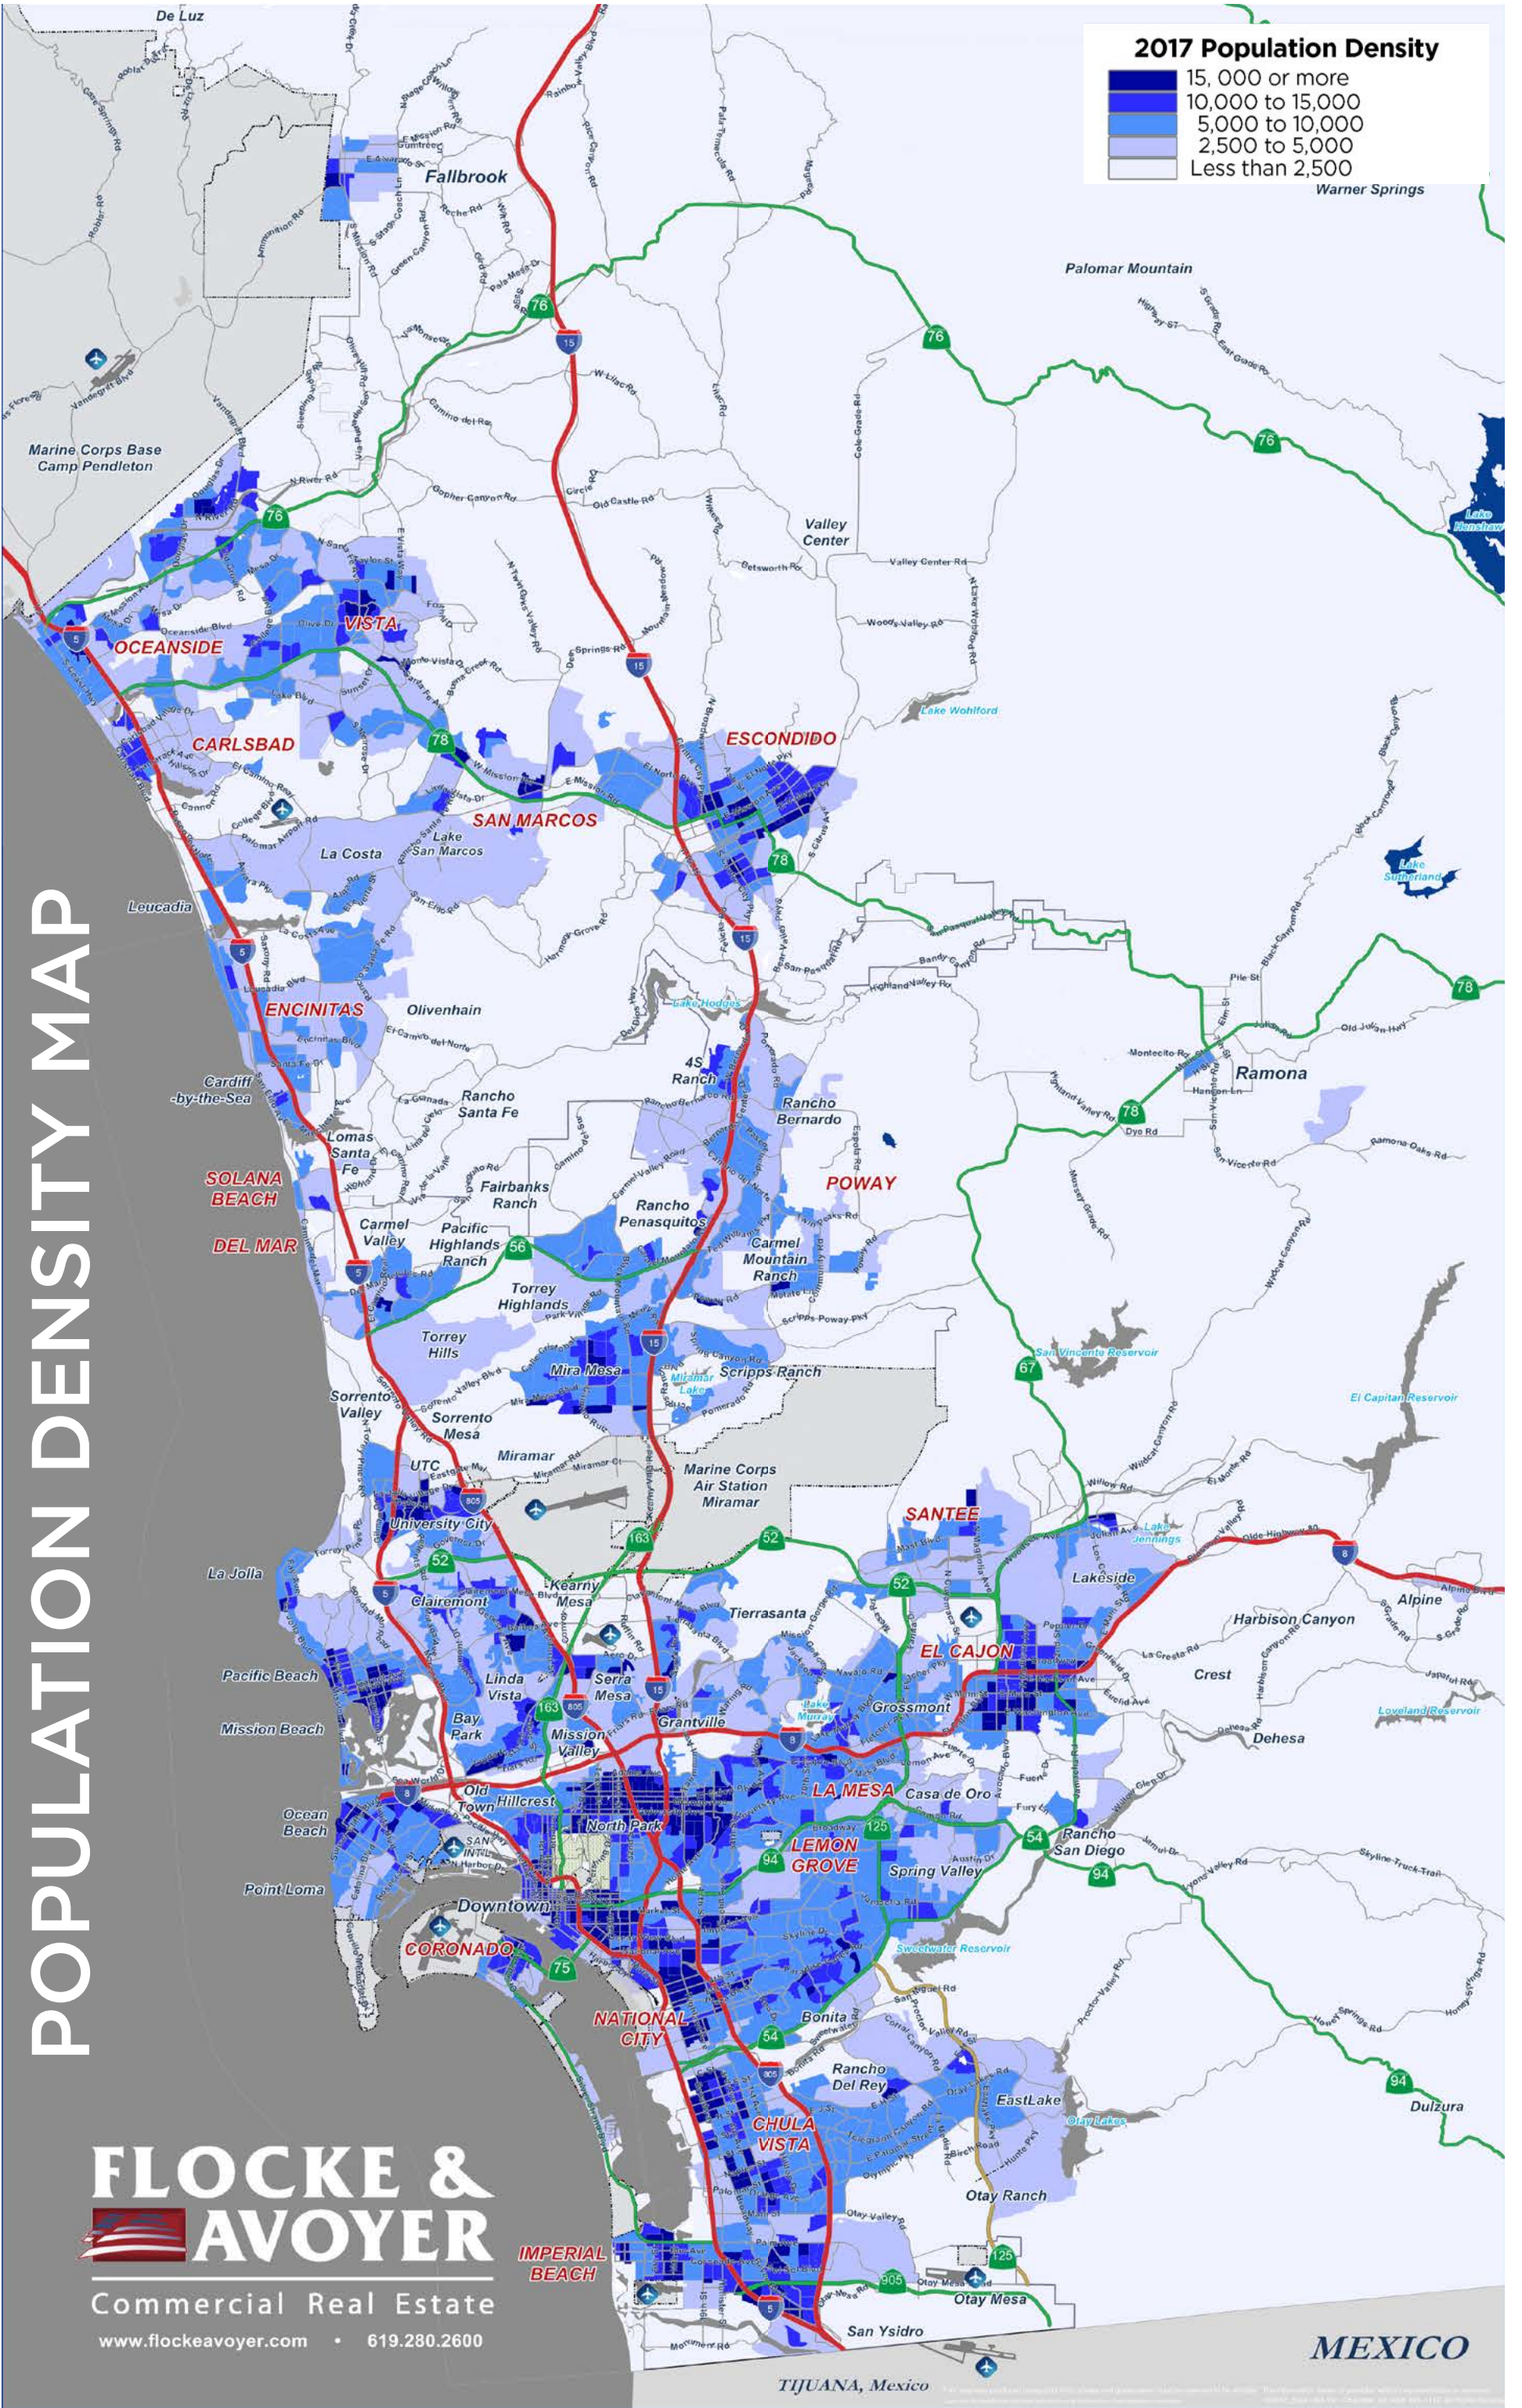

POPULATION DENSITY MAP

2017 Population Density

FLOCKE & AVOYER

Commercial Real Estate
www.flockeavoyer.com • 619.280.2600

MEXICO

TIJUANA, Mexico