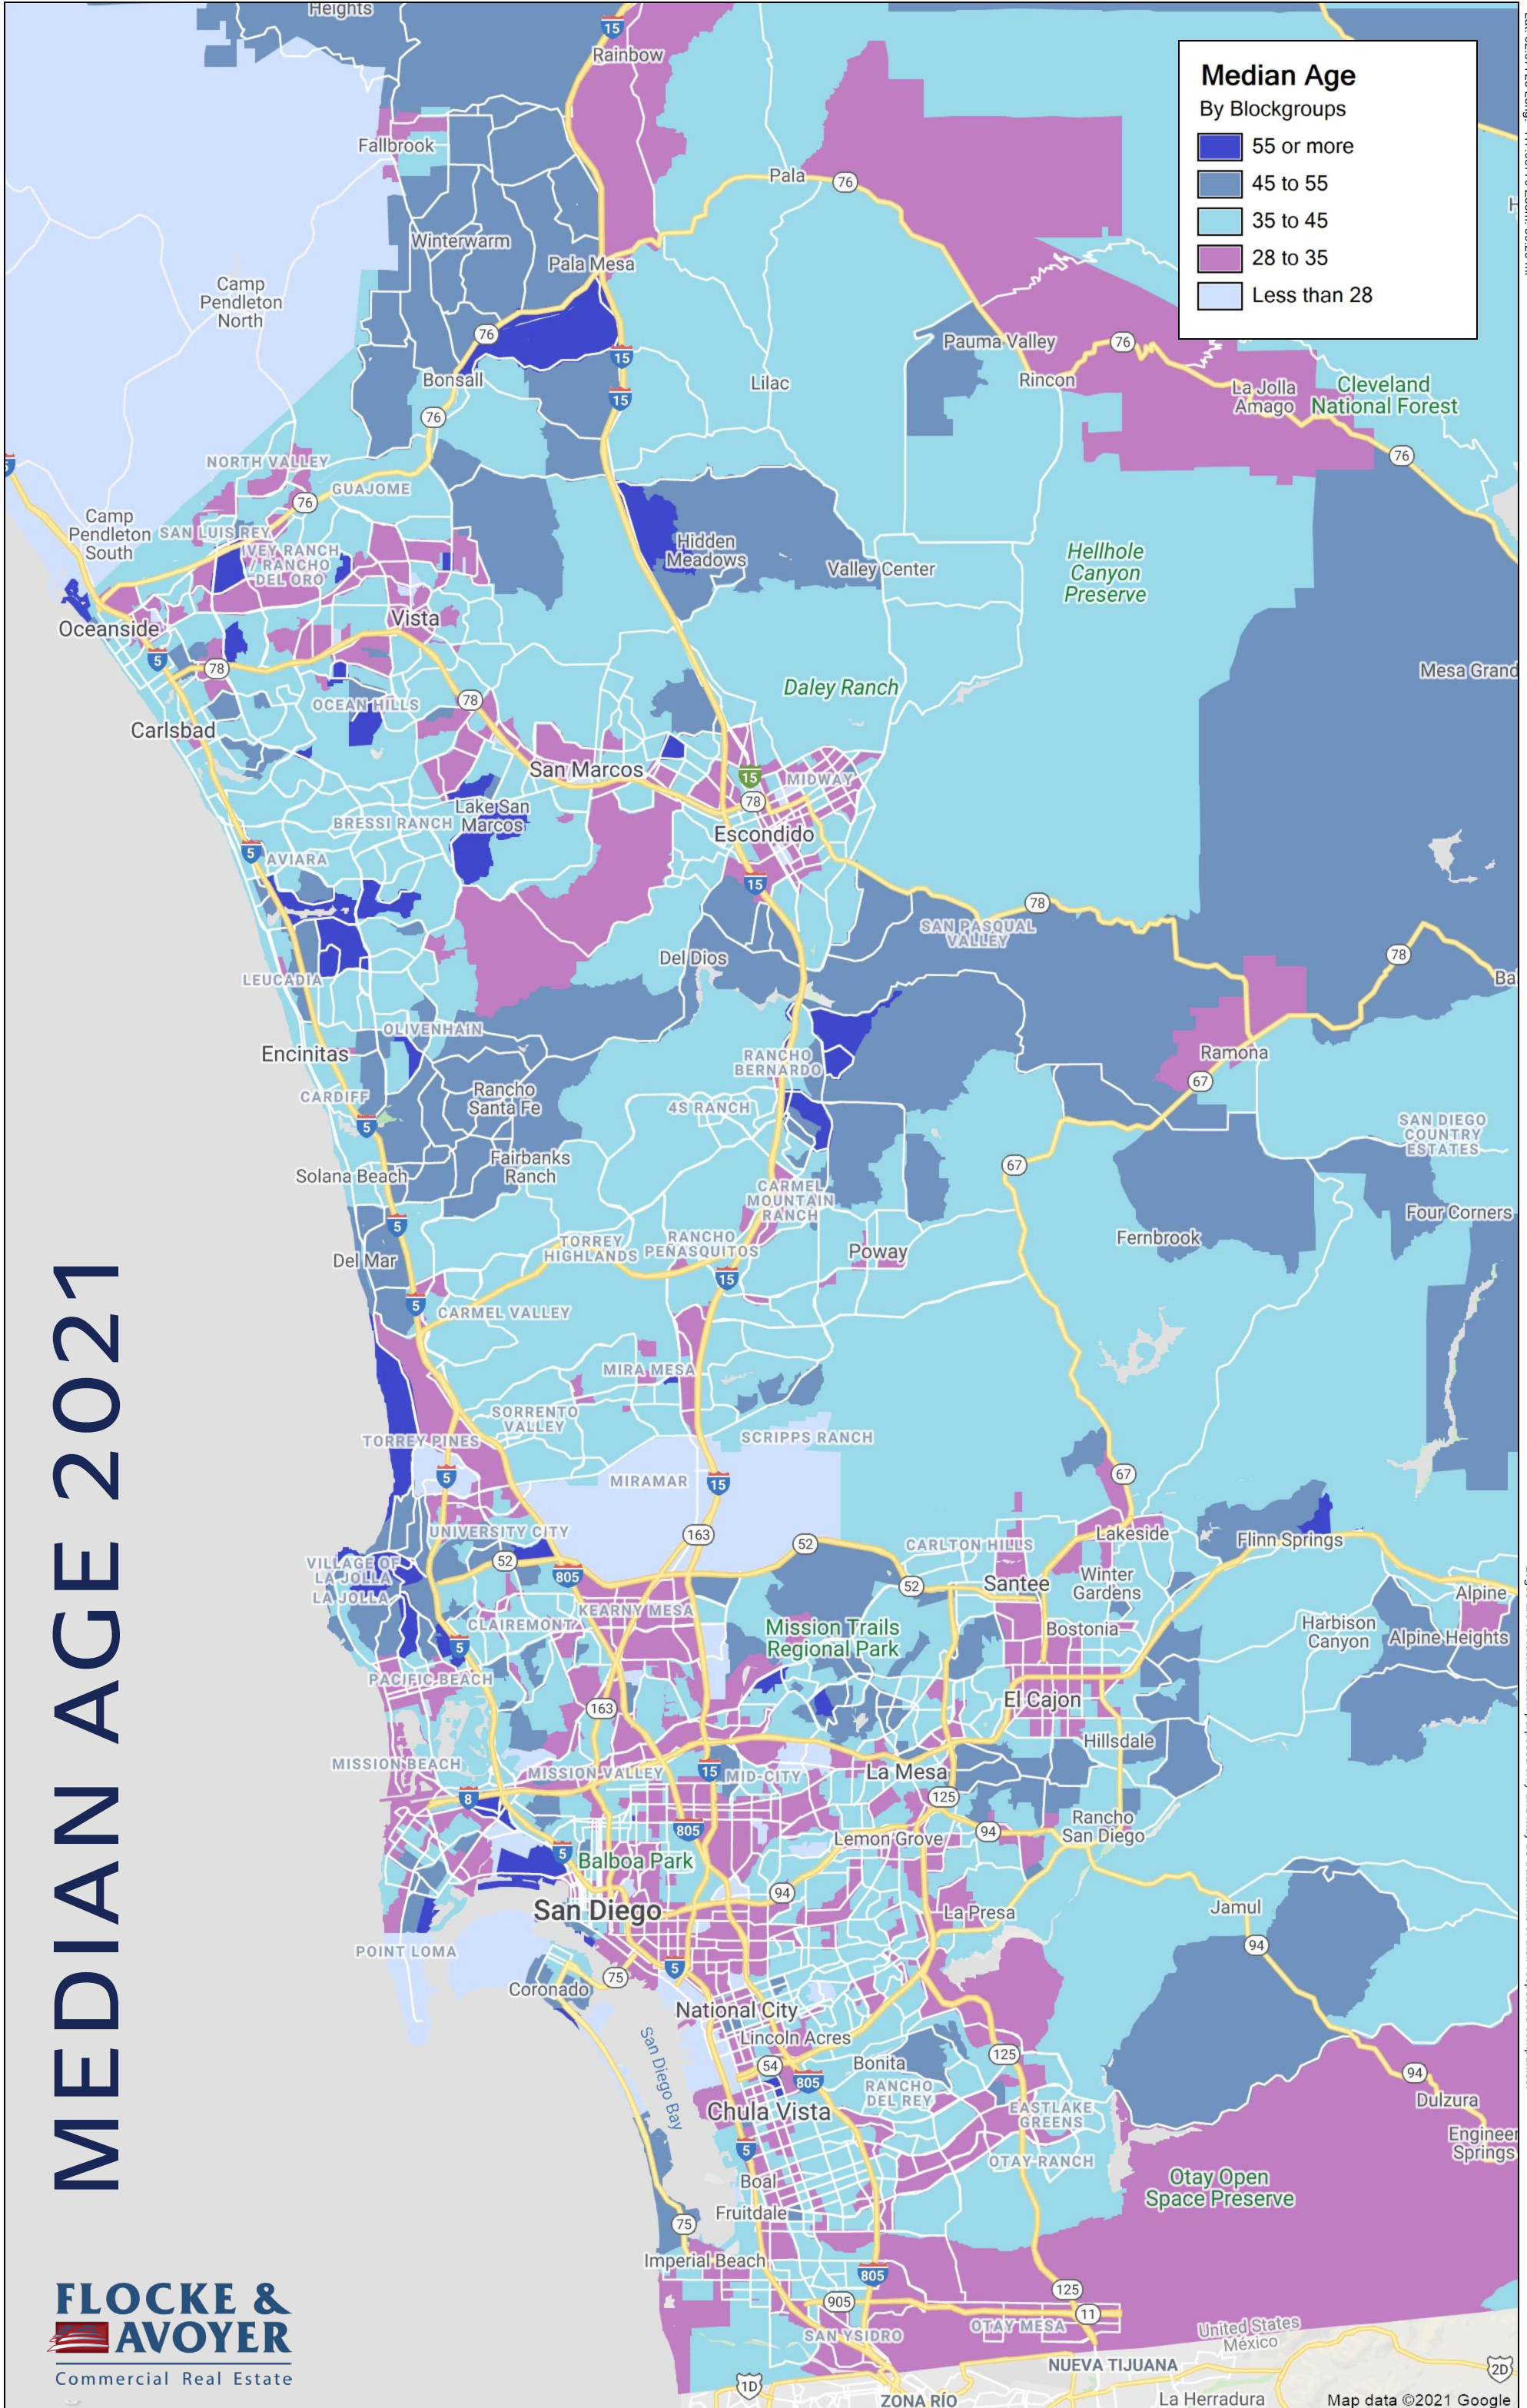

# MEDIAN AGE 2021

**Median Age**  
By Blockgroups

- 55 or more
- 45 to 55
- 35 to 45
- 28 to 35
- Less than 28

This map was produced using data from private and government sources deemed to be reliable. The information herein is provided without representation or warranty

Lat: 32.9728 Long: -117.08770 Zoom: 39.25 mi

Logos are for identification purposes only and may be trademarks of their respective companies.

Map data ©2021 Google