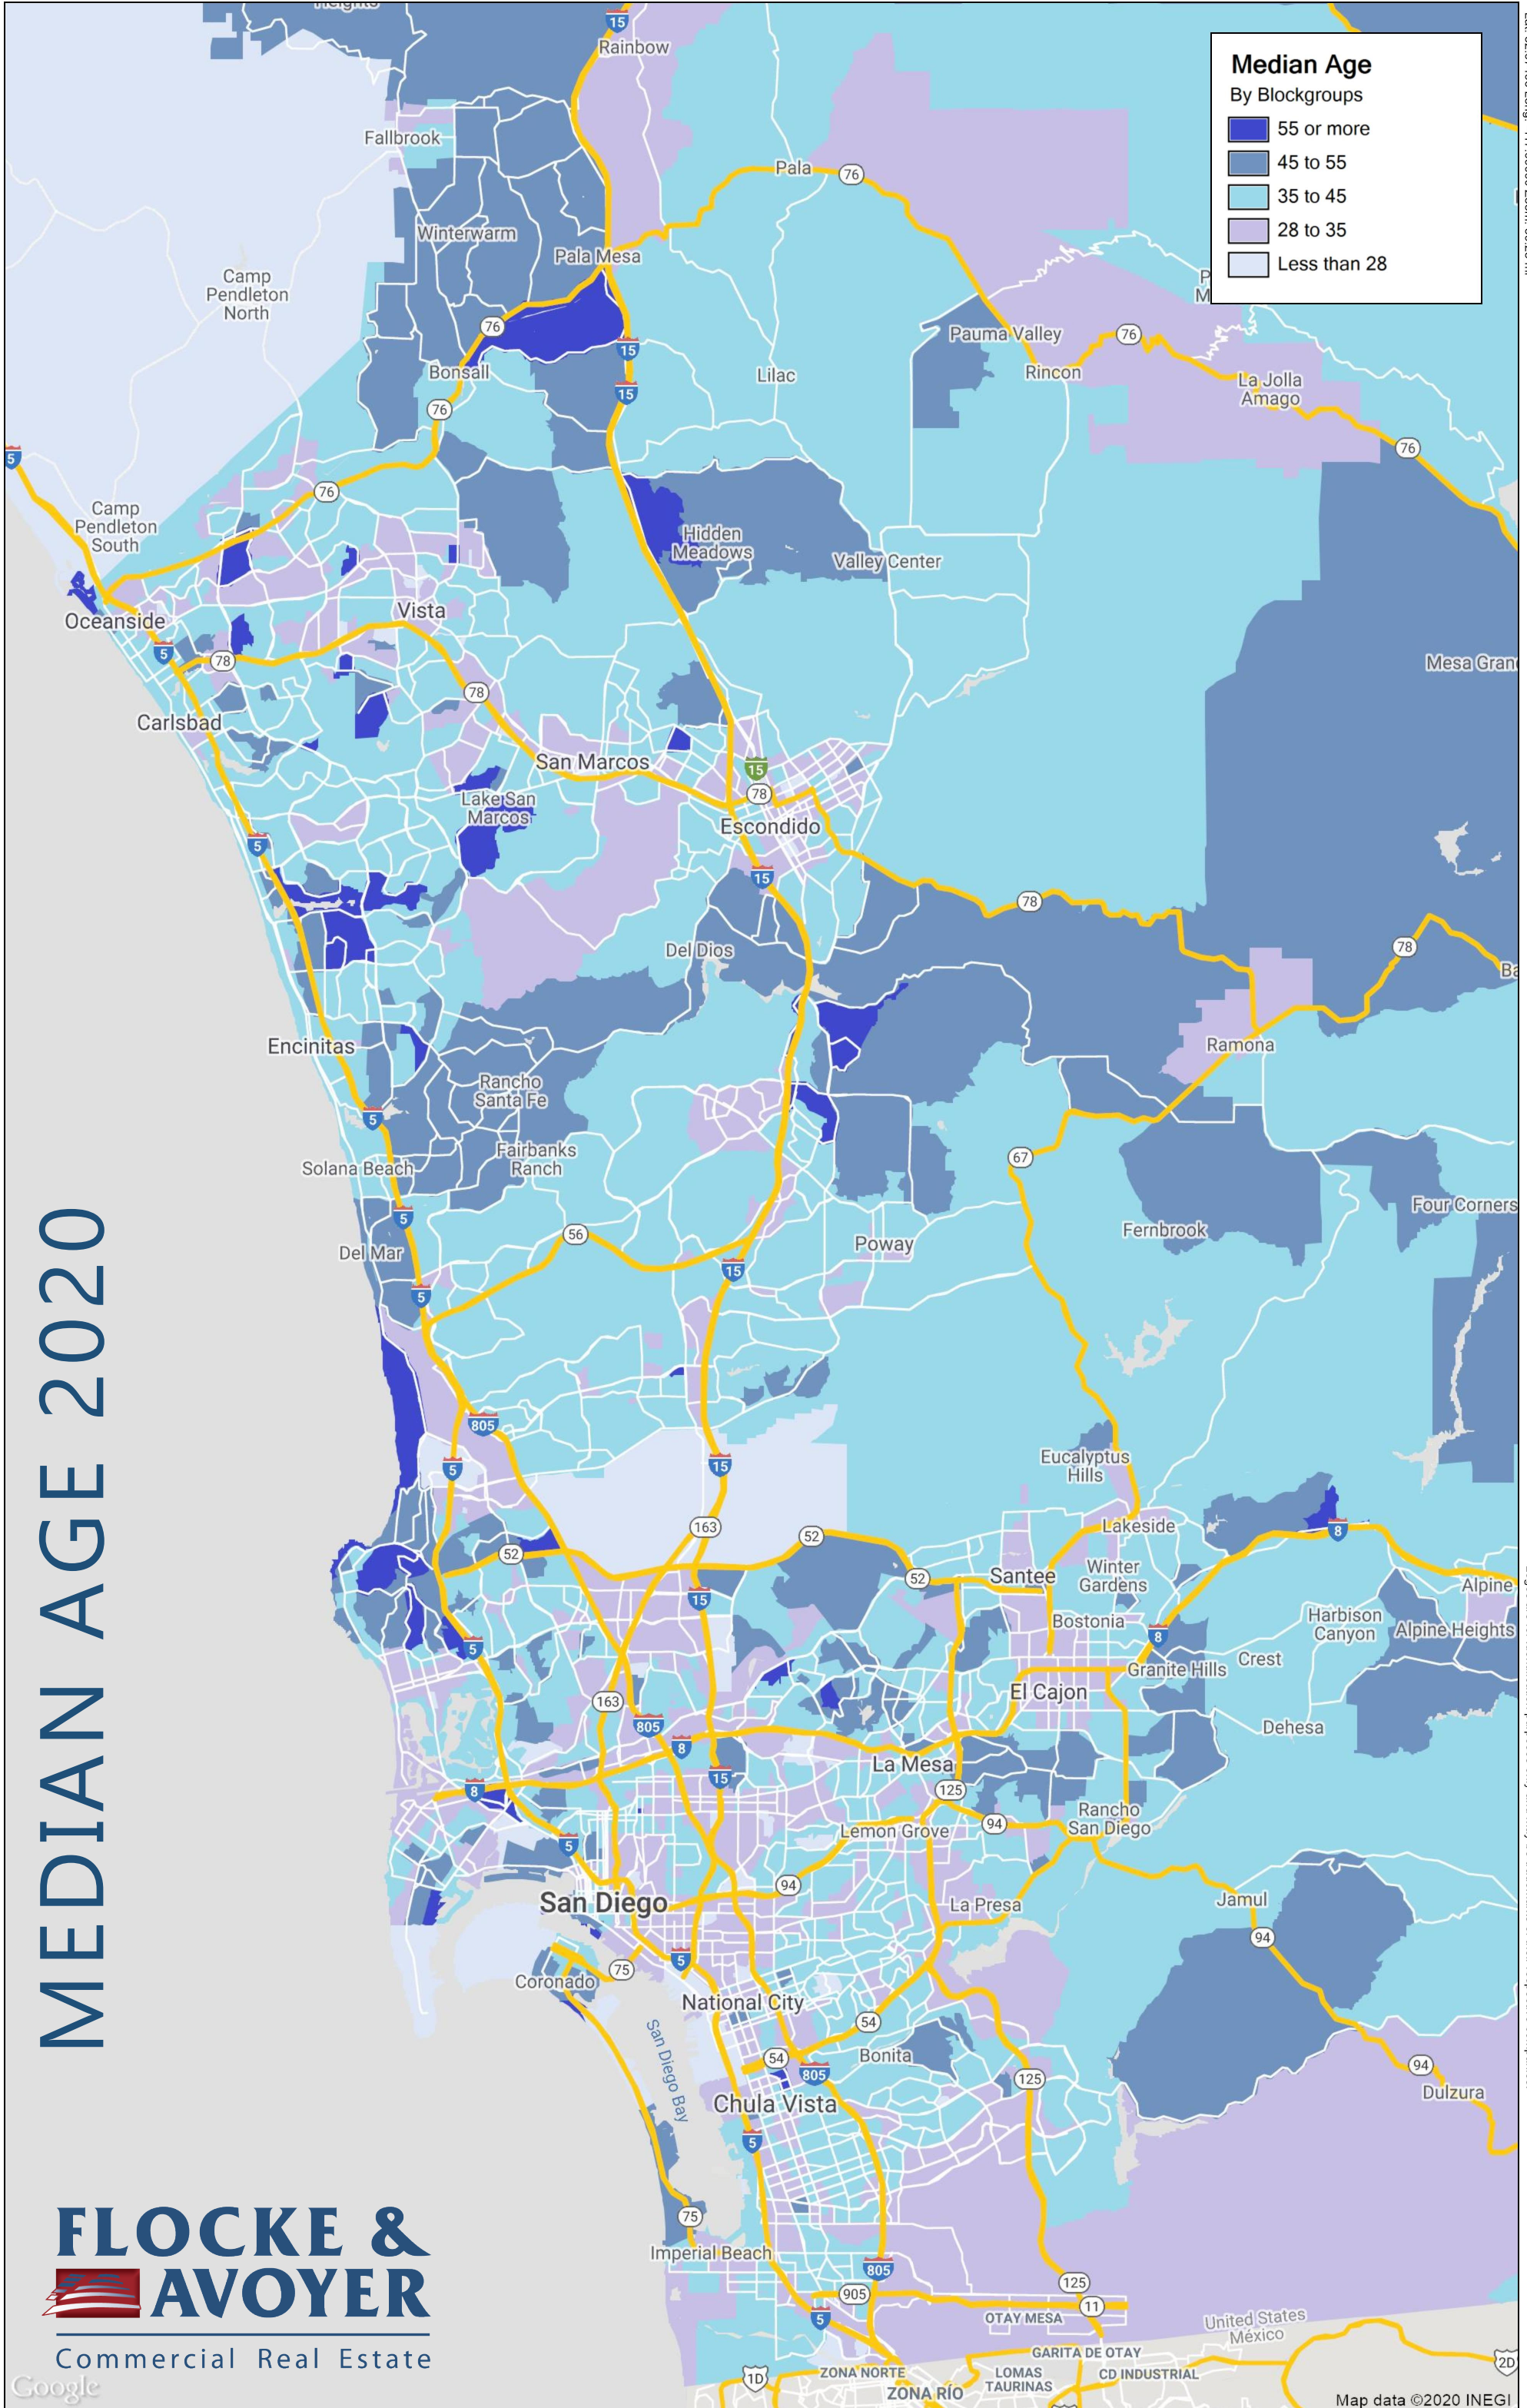

# MEDIAN AGE 2020

**Median Age**  
By Blockgroups

- 55 or more
- 45 to 55
- 35 to 45
- 28 to 35
- Less than 28

Commercial Real Estate

Google

Map data ©2020 INEGI

This map was produced using data from private and government sources deemed to be reliable. The information herein is provided without representation or warranty

Lat: 32.97496 Long: -117.09090 Zoom: 39.25 mi

Logos are for identification purposes only and may be trademarks of their respective companies.