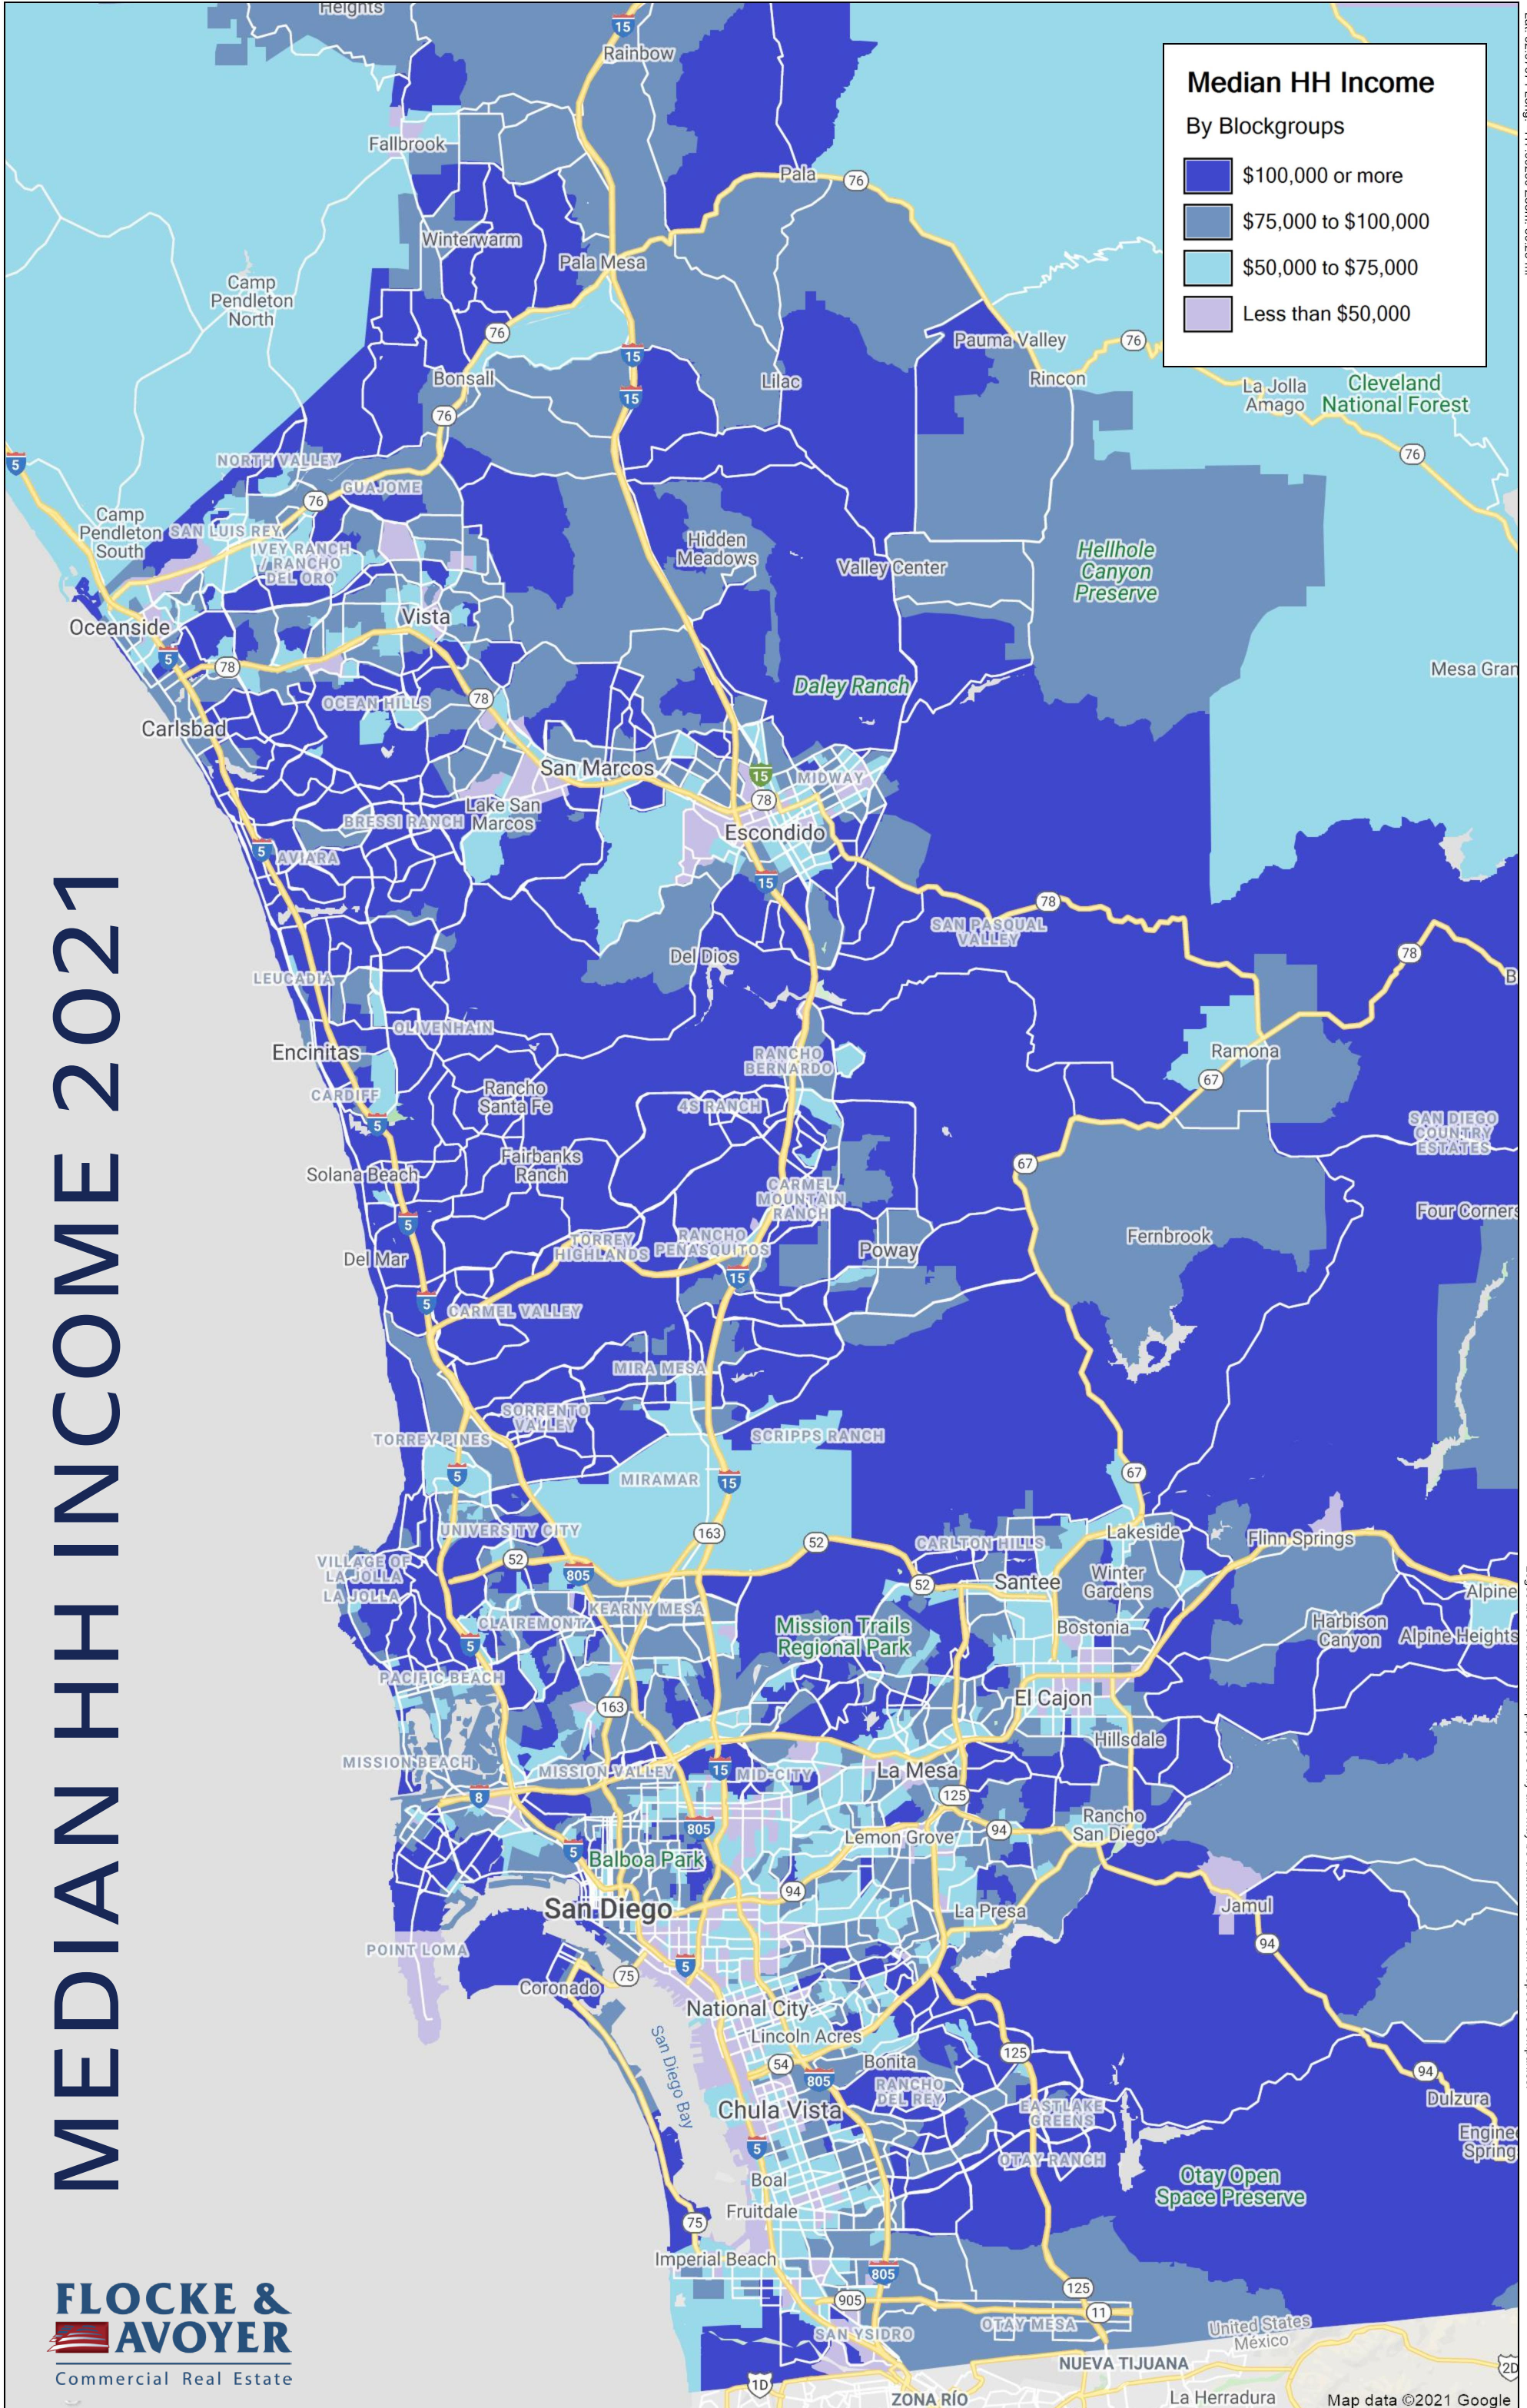

MEDIAN HH INCOME 2021

Median HH Income
By Blockgroups

- \$100,000 or more
- \$75,000 to \$100,000
- \$50,000 to \$75,000
- Less than \$50,000

This map was produced using data from private and government sources deemed to be reliable. The information herein is provided without representation or warranty

Lat: 32.97671 Long: -117.09250 Zoom: 39.25 mi

Logos are for identification purposes only and may be trademarks of their respective companies.

Map data ©2021 Google