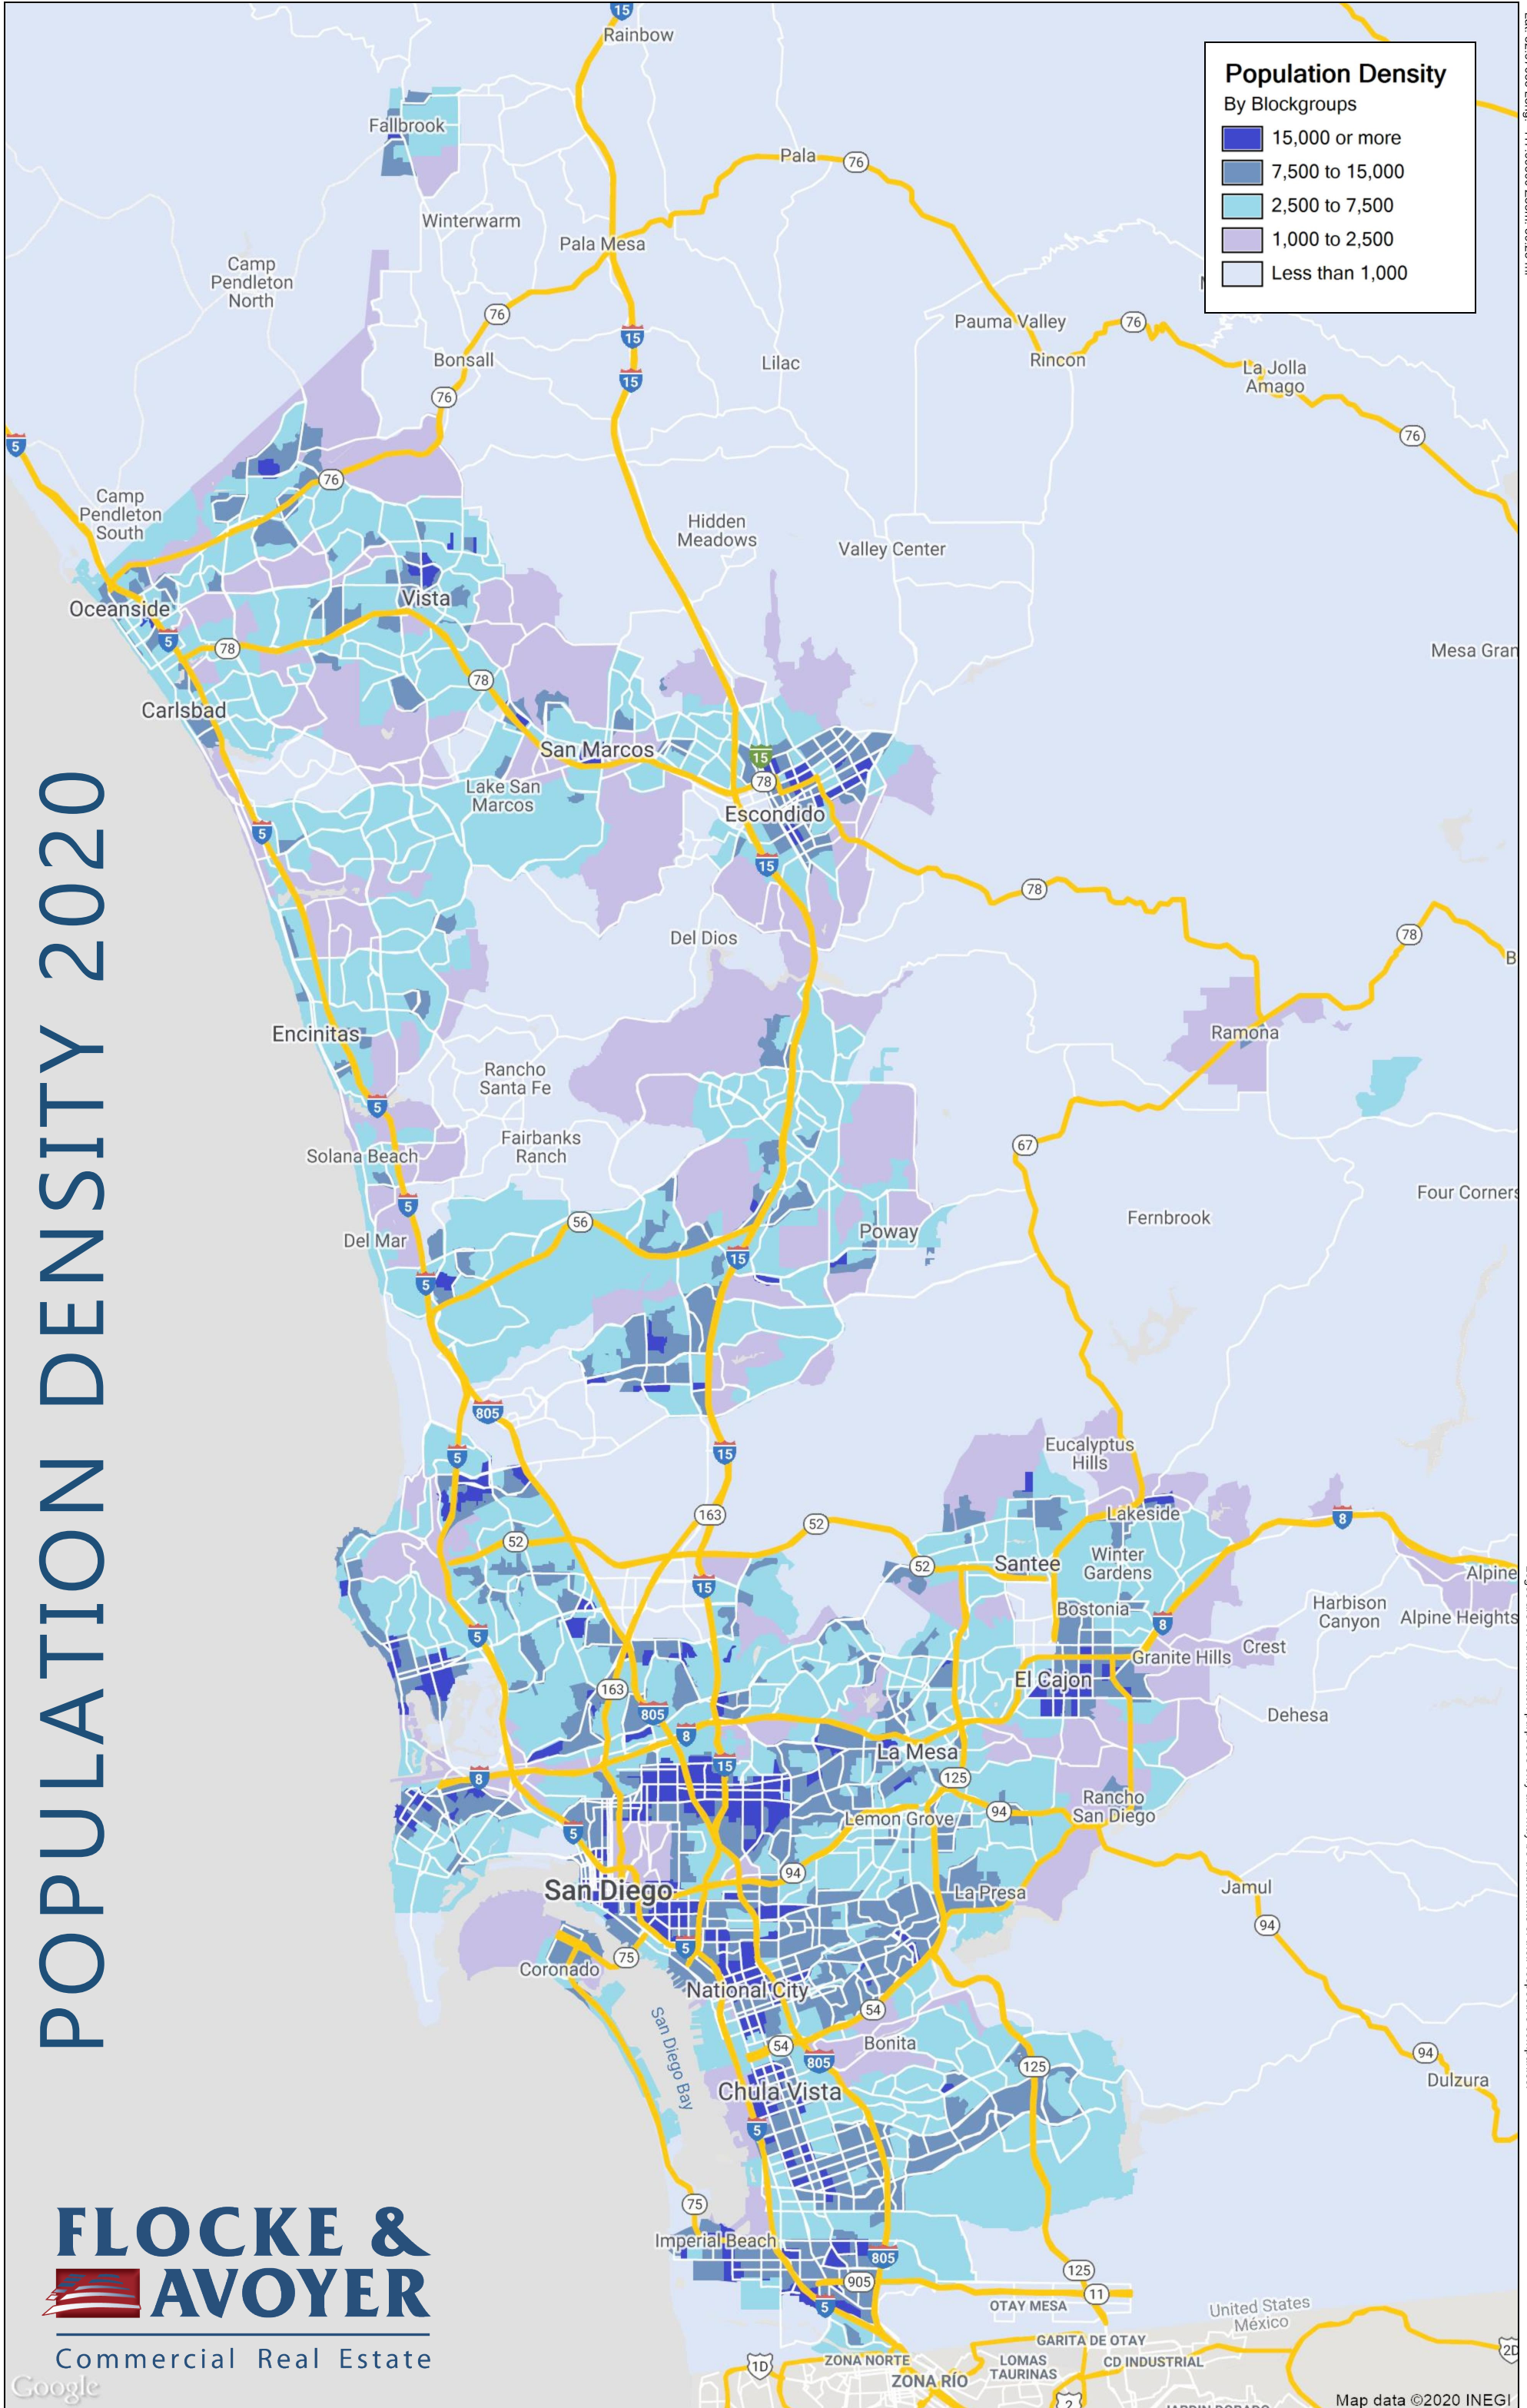

POPULATION DENSITY 2020

Population Density
By Blockgroups

- 15,000 or more
- 7,500 to 15,000
- 2,500 to 7,500
- 1,000 to 2,500
- Less than 1,000

FLOCKE & AVOYER
Commercial Real Estate
Google

This map was produced using data from private and government sources deemed to be reliable. The information herein is provided without representation or warranty

Lat: 32.97035 Long: -117.09900 Zoom: 39.25 mi

Logos are for identification purposes only and may be trademarks of their respective companies.

Map data ©2020 INEGI